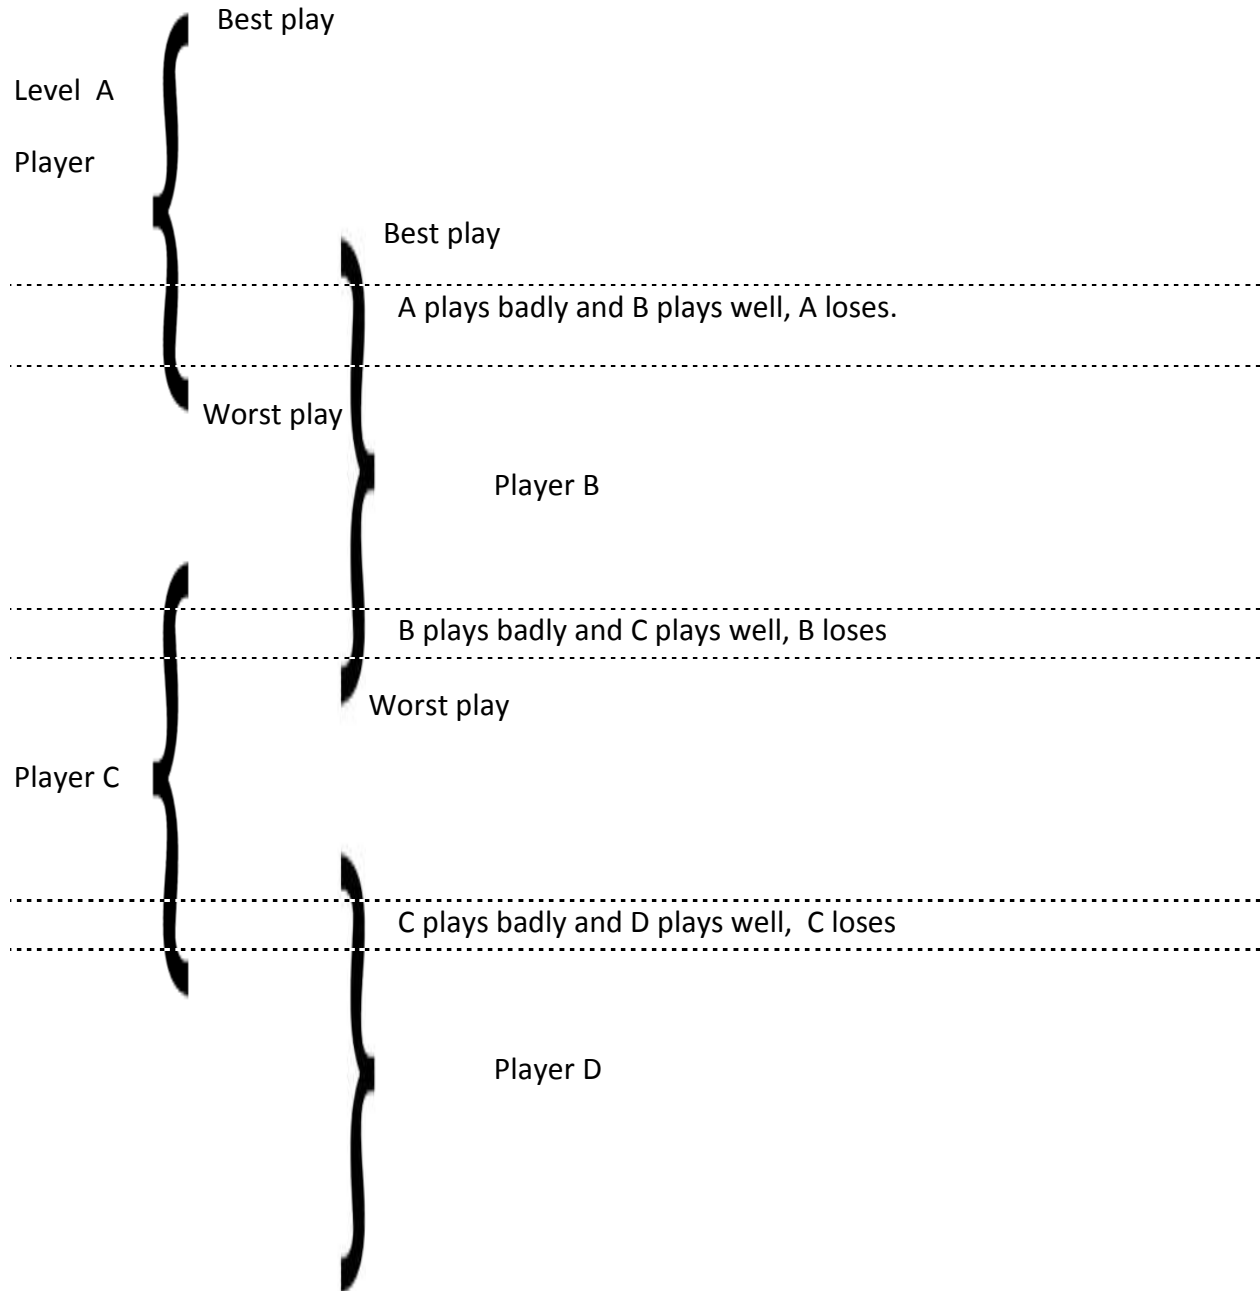

## ***Understanding wins and losses and How to move up a level***

Player A is better than player B, but if player A plays badly and player B plays well, player B could win. The way for a player to move his *higher level* up is to beat players that are better than him or herself and thereby gain the confidence and self belief that s/he can beat players at that level.

To move up a player level, you must beat better players. *Therefore play higher level tournaments at least 30% of the time* gaining the self confidence to compete at that level. Training improves your bottom level while beating better players improves your top level.